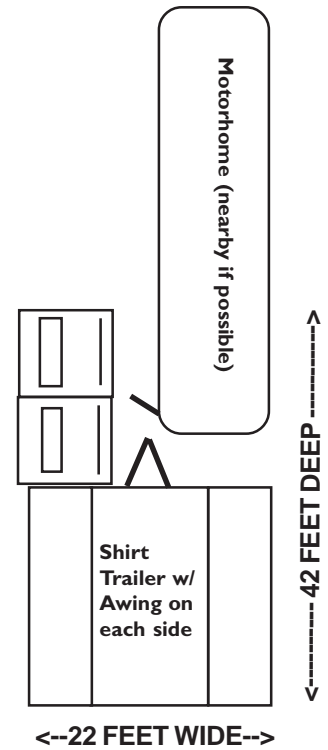

TYPICAL SETUPS FOR PATHFINDER SHIRTS

Wide Setup

Single Trailer w/Two 10' X 10' EZ-Ups

Narrow Setup

TYPICAL SETUPS

Two Trailer Setup

Narrow Setup

Wide Setup