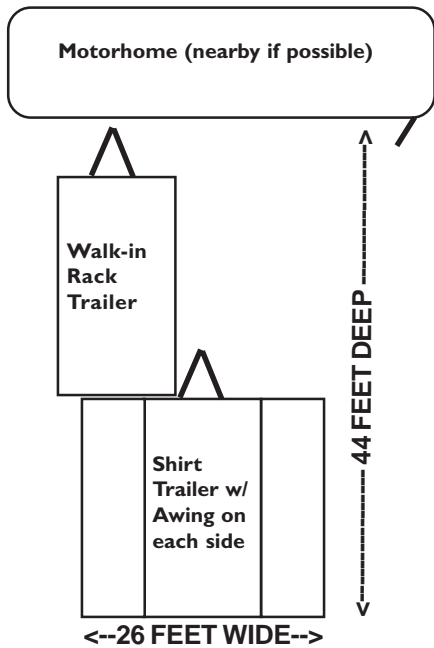

TYPICAL SETUPS FOR PATHFINDER SHIRTS

Wide Setup

Single Trailer w/Two 10' X 10' EZ-Ups

Narrow Setup

TYPICAL SETUPS

Two Trailer Setup

Narrow Setup

Wide Setup