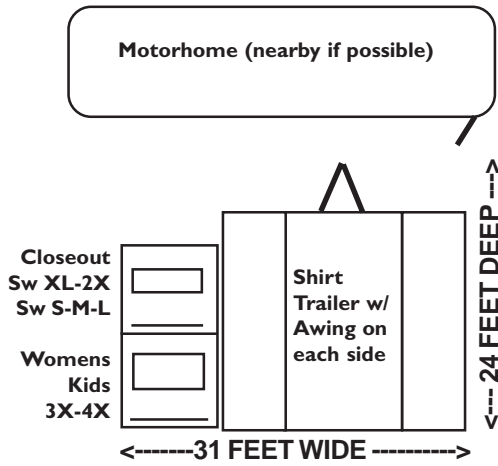

TYPICAL SETUPS FOR PATHFINDER SHIRTS

Wide Setup

Single Trailer w/Two 10' X 10' EZ-Ups

Narrow Setup

TYPICAL SETUPS

Two Trailer Setup

Narrow Setup

Wide Setup