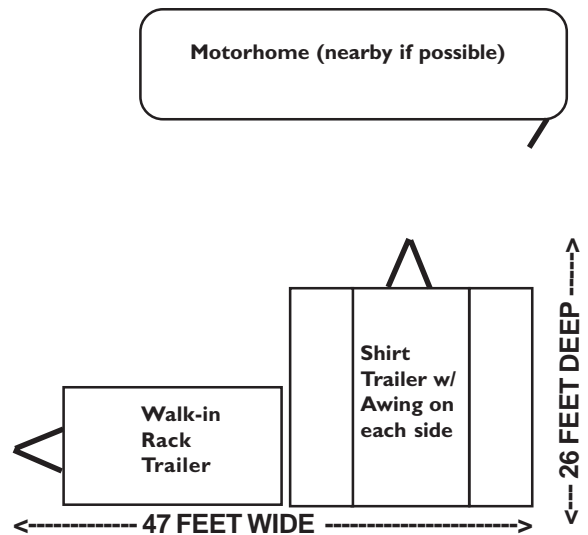

TYPICAL SETUPS FOR PATHFINDER SHIRTS

Wide Setup

Single Trailer w/Two 10' X 10' EZ-Ups

Narrow Setup

TYPICAL SETUPS

Two Trailer Setup

Narrow Setup

Wide Setup